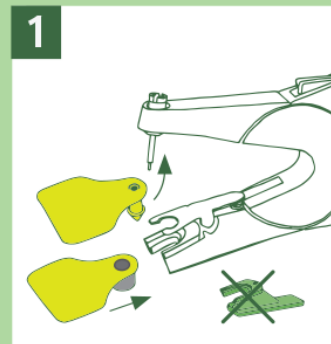

OS

ID

OS ID Combi Junior Green

Insert out for non-electronic OS ID tags and electronic OS ID tags

Insert in for OS ID Combi Pig tags

The plastic bag is made of 50% recycled material

| Plastic bag | Paper insert | Applicator | Non-electronic tags | Electronic tags |
|---------------|--------------|----------------|---------------------|------------------|
| | | | | |
| Plastic waste | Paper waste | Residual waste | Residual waste | Electronic waste |