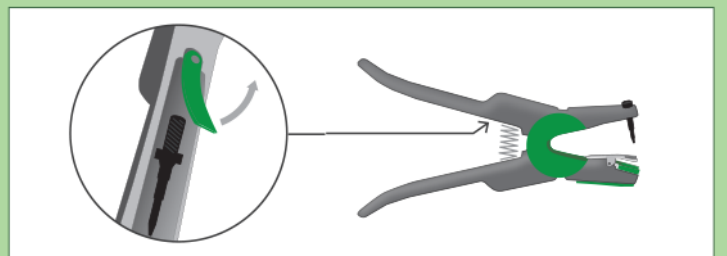

OS

ID

OS ID Combi Junior Green

Insert out for non-electronic OS ID tags and electronic OS ID tags

Insert in for OS ID Combi Pig tags

The plastic bag is made of 50% recycled material

| Plastic bag | Paper insert | Applicator | Non-electronic tags | Electronic tags |
|---------------|--------------|----------------|---------------------|------------------|
| | | | | |
| Plastic waste | Paper waste | Residual waste | Residual waste | Electronic waste |