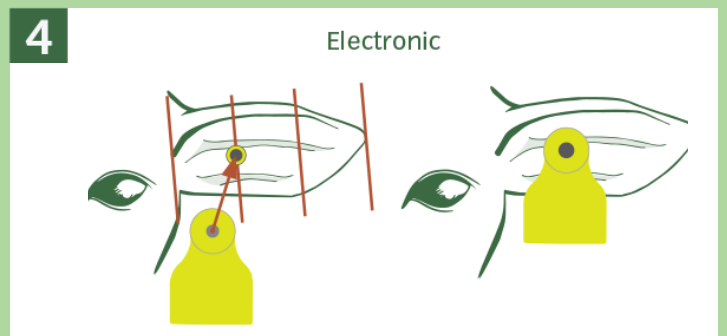

OS

ID

OS ID Combi Junior Green

Insert out for non-electronic OS ID tags and electronic OS ID tags

Insert in for OS ID Combi Pig tags

The plastic bag is made of 50% recycled material

| Plastic bag | Paper insert | Applicator | Non-electronic tags | Electronic tags |
|---------------|--------------|----------------|---------------------|------------------|
| | | | | |
| Plastic waste | Paper waste | Residual waste | Residual waste | Electronic waste |