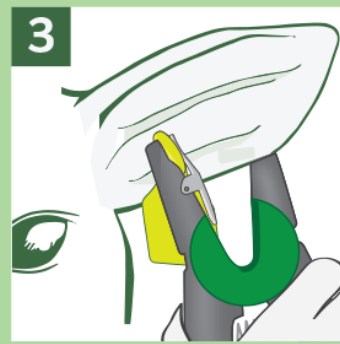

OS

ID

OS ID Combi Junior Green

Insert out for non-electronic OS ID tags and electronic OS ID tags

Insert in for OS ID Combi Pig tags

The plastic bag is made of 50% recycled material

| Plastic bag | Paper insert | Applicator | Non-electronic tags | Electronic tags |
|---------------|--------------|----------------|---------------------|------------------|
| | | | | |
| Plastic waste | Paper waste | Residual waste | Residual waste | Electronic waste |