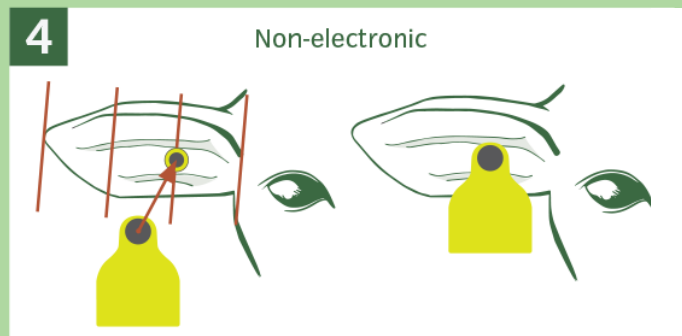

OS

ID

OS ID Combi Junior Green

Insert out for non-electronic OS ID tags and electronic OS ID tags

Insert in for OS ID Combi Pig tags

The plastic bag is made of 50% recycled material

| Plastic bag | Paper insert | Applicator | Non-electronic tags | Electronic tags |
|---------------|--------------|----------------|---------------------|------------------|
| | | | | |
| Plastic waste | Paper waste | Residual waste | Residual waste | Electronic waste |